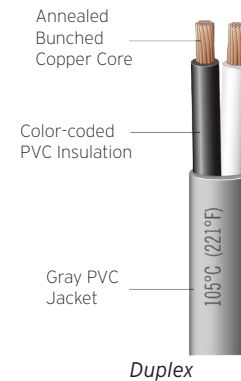

BONDED PARALLEL - 3 WIRE

30 FT RETAIL PKG		100 FT ROLLS		500 FT ROLLS		GAUGE	WIRE COLOR
PART #	REF #	PART #	REF #	PART #	REF #		
WB34-001	453014	WB34-011	453015	WB34-051	453016	14GA	Brown/Yellow/Green
WB36-001	453018	WB36-011	453019	WB36-051	453020	16GA	Brown/Yellow/Green
WB38-001	453023	WB38-011	453024	WB38-051	453025	18GA	Brown/Yellow/Green

BONDED PARALLEL - 4 WIRE

25 FT RETAIL PKG		100 FT ROLLS		500 FT ROLLS		GAUGE	WIRE COLOR
PART #	REF #	PART #	REF #	PART #	REF #		
WB46-001	453028	WB46-011	453029	WB46-051	453030	16GA	Brown/Yellow/Green/White
WB48-001*	453032	WB48-011	453033	WB48-051	453034	18GA	Brown/Yellow/Green/White

*WB48-001 CONTAINS 30 FT OF WIRE

BONDED PARALLEL - 5 WIRE

30 FT RETAIL PKG		100 FT ROLLS		500 FT ROLLS		GAUGE	WIRE COLOR
PART #	REF #	PART #	REF #	PART #	REF #		
WB54-001	453001	WB54-011	453002	WB54-051	453003	14GA	Brown/Yellow/Green/White/Blue

JACKETED DUPLEX BRAKE WIRE

- General-purpose primary wire covered in a high quality PVC jacket
- Heavy-duty compact cable protects insulated connectors against weathering, chemicals and abrasions
- Voltage: Rated at 60 Volts or less
- Temperature: Rated -40°C (-40°F) to 105°C (221°F)
- Specifications: Inner wire meets SAE J1128, SAE J378

DUPLEX - 2 WIRE

30 FT RETAIL PKG		100 FT ROLLS		500 FT ROLLS		GAUGE	WIRE COLOR
PART #	REF #	PART #	REF #	PART #	REF #		
WD12-001	453061	WD12-011	453063	WD12-051	453065	12GA	White/Black
WD12-002	453062	WD12-012	453064	WD12-052	453066	12GA	Black/Blue
WD14-001	453069	WD14-011	453070	WD14-051	453071	14GA	White/Black
WD16-001	453074	WD16-011	453075	WD16-051	453076	16GA	White/Black

TRIPLEX - 3 WIRE

30 FT RETAIL PKG		100 FT ROLLS		500 FT ROLLS		GAUGE	WIRE COLOR
PART #	REF #	PART #	REF #	PART #	REF #		
WT16-001	453224	WT16-011	453225	WT16-051	453226	16GA	Black/Green/White