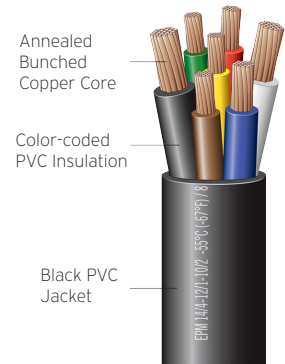

INSULATED TRAILER CABLE

- Specially designed for reliability as an integral part of the brake and safety system
- Heavy-duty compact cable protects insulated connectors against weathering, chemicals and abrasions
- Voltage: Rated at 60 Volts or less
- Temperature: Rated -65°C (-85°F) to 80°C (176°F)
- Specifications: Inner wire meets SAE J1128, SAE J378

RV Cable

CABLE - 4 INNER WIRE

30 FT RETAIL PKG		100 FT ROLLS		500 FT ROLLS		GAUGE	WIRE COLOR
PART #	REF #	PART #	REF #	PART #	REF #		
WC44-001	453036	WC44-011	453037	WC44-051	453038	14GA	Brown/Green/Red/Yellow
WC46-001	453039	WC46-011	453040	WC46-051	453041	16GA	Brown/Green/Red/Yellow

CABLE - 6 INNER WIRE

30 FT RETAIL PKG		100 FT ROLLS		500 FT ROLLS		GAUGE	WIRE COLOR
PART #	REF #	PART #	REF #	PART #	REF #		
WC64-002	453043	WC64-012	453045	WC64-052	453047	14GA/ 12GA	Brown/Red/Green/Brown (14GA) Blue/White (12GA)
WC64-001	453042	WC64-011	453044	WC64-051	453046	14GA	Brown/Red/Green/Yellow/Blue/Black
WC66-001	453048	WC66-011	453049	WC66-051	453050	16GA	Red/Green/Brown/Blue/Black/Yellow

CABLE - 7 INNER WIRE

30 FT RETAIL PKG		100 FT ROLLS		500 FT ROLLS		GAUGE	WIRE COLOR
PART #	REF #	PART #	REF #	PART #	REF #		
WC72-002	453051	WC72-012	453052	WC72-052	453053	12GA/ 10GA	Blue/Black/Brown/Green/Red/Yellow (12GA) White (10GA)
WC74-002	453055	WC74-012	453057	WC74-052	453059	14GA/ 12GA/ 10GA	Brown/Red/Green/Yellow (14GA) Blue (12GA) Black/White (10GA)
WC74-001	453054	WC74-011	453056	WC74-051	453058	14GA	Brown/Red/Green/Yellow/Blue/Black/White