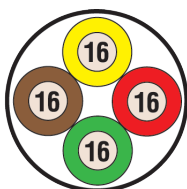

CABLE - 7 INNER WIRE

30 FT RETAIL PKG		100 FT ROLLS		500 FT ROLLS		GAUGE	WIRE COLOR
PART #	REF #	PART #	REF #	PART #	REF #		
WC72-002	453051	WC72-012	453052	WC72-052	453053	12GA/ 10GA	Blue/Black/Brown/Green/Red/Yellow (12GA) White (10GA)
WC74-002	453055	WC74-012	453057	WC74-052	453059	14GA/ 12GA/ 10GA	Brown/Red/Green/Yellow (14GA) Blue (12GA) Black/White (10GA)
WC74-001	453054	WC74-011	453056	WC74-051	453058	14GA	Brown/Red/Green/Yellow/Blue/Black/White

WC46-001