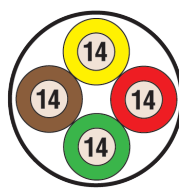

INSULATED TRAILER CABLE

- Specially designed for reliability as an integral part of the brake and safety system
- Heavy-duty compact cable protects insulated connectors against weathering, chemicals and abrasions
- Voltage: Rated at 60 Volts or less
- Temperature: Rated -65°C (-85°F) to 80°C (176°F)
- Specifications: Inner wire meets SAE J1128, SAE J378

CABLE - 4 INNER WIRE

30 FT RETAIL PKG		100 FT ROLLS		500 FT ROLLS		GAUGE	WIRE COLOR
PART #	REF #	PART #	REF #	PART #	REF #		
WC44-001	453036	WC44-011	453037	WC44-051	453038	14GA	Brown/Green/Red/Yellow
WC46-001	453039	WC46-011	453040	WC46-051	453041	16GA	Brown/Green/Red/Yellow

CABLE - 6 INNER WIRE

30 FT RETAIL PKG		100 FT ROLLS		500 FT ROLLS		GAUGE	WIRE COLOR
PART #	REF #	PART #	REF #	PART #	REF #		
WC64-002	453043	WC64-012	453045	WC64-052	453047	14GA/ 12GA	Brown/Red/Green/Brown (14GA) Blue/White (12GA)
WC64-001	453042	WC64-011	453044	WC64-051	453046	14GA	Brown/Red/Green/Yellow/Blue/Black
WC66-001	453048	WC66-011	453049	WC66-051	453050	16GA	Red/Green/Brown/Blue/Black/Yellow

CABLE - 7 INNER WIRE

30 FT RETAIL PKG		100 FT ROLLS		500 FT ROLLS		GAUGE	WIRE COLOR
PART #	REF #	PART #	REF #	PART #	REF #		
WC72-002	453051	WC72-012	453052	WC72-052	453053	12GA/ 10GA	Blue/Black/Brown/Green/Red/Yellow (12GA) White (10GA)
WC74-002	453055	WC74-012	453057	WC74-052	453059	14GA/ 12GA/ 10GA	Brown/Red/Green/Yellow (14GA) Blue (12GA) Black/White (10GA)
WC74-001	453054	WC74-011	453056	WC74-051	453058	14GA	Brown/Red/Green/Yellow/Blue/Black/White

WC44-001